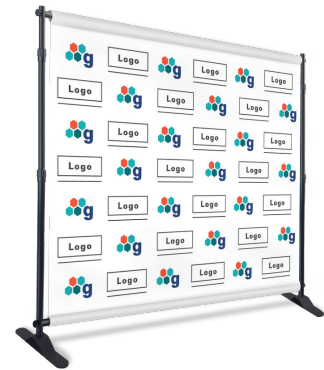

8ft w/soft bag

10ft w/soft bag

Banner Stands

Prices Include: Hardware & Printed Fabric Inserts

Retractable

Standard Retractable

- 33"x 81" -
- 23"x 66" -
- 24"x 81" -
- 33"x 81" (black) -
- 47"x 81" -

Deluxe Retractable

- 33"x 81" -
- Double Sided 33"x81" -

SD Retractable

- 36"x 92" -
- 48"x 92" -
- 60" x 92" -

Fabric Insert Recommended ▶

✓ Dye-Sub Printed

✓ Curl Free Edge

✓ Washable

✓ Scratch Resistant

Non-Retractable

Tension Fabric

36" x 90" -

48" x 90" -

X-Stand

24" x 63" -

32" x 71" -

Step & Repeat Backdrop

10' W x 8' H -

9' W x 8' H -

8' W x 8' H -

Advertising Flags

All Prices Include: Print + Pole + Spike

Econo
(Best Seller)

Feather

- 14 ft --
- 18 ft --
- 10.5 ft
- 9 ft ---